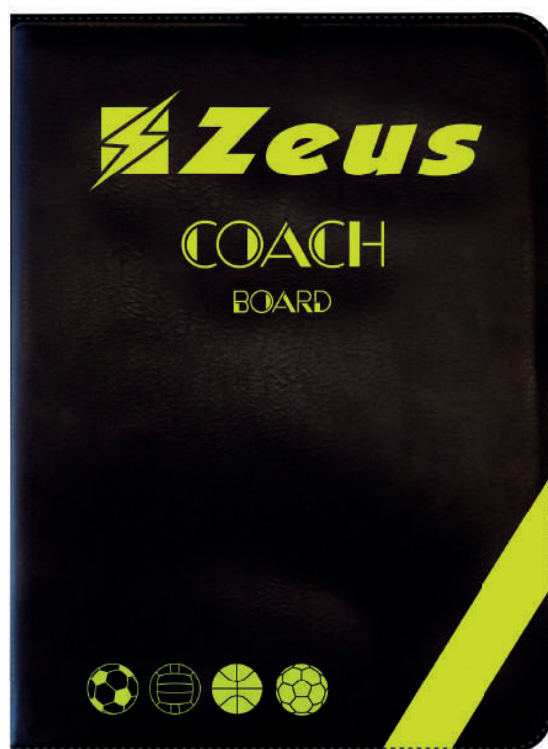

COACH BOARD

PREZZO/PRICE: **52,00 € + TAX**

MATERIALE / MATERIAL

100% Ecopelle/Eco-leather

DESCRIZIONE / DESCRIPTION

Coach Board

CONTENUTO / CONTENTS

AVAILABLE UNTIL
2025