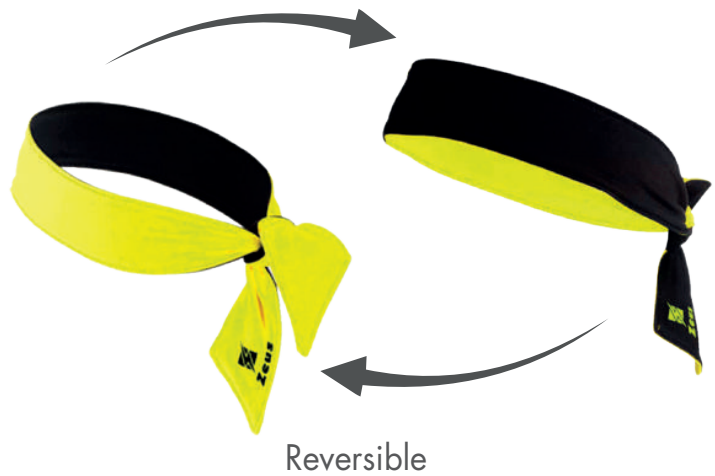

Nero-Giallo Fluo
BLACK-YELLOW FLUO

BANDANA PADEL

PREZZO/PRICE: **7 € + TAX**

MISURE / SIZES: 35 cm length

MATERIALE / MATERIAL:

87% Poliestere/Polyester
13% Elastan/Elastane

AVAILABLE UNTIL
2025

A promotional image for Zeus Training Line. It features a grey athletic t-shirt with a white collar and a lightning bolt logo on the left chest. The background is a dynamic splash of white and green water. The text 'Zeus' is printed in a bold, italicized font on the upper left. The main title 'TRAINING LINE' is centered in large, bold, green capital letters. A lightning bolt logo is also visible on the lower right side of the t-shirt.