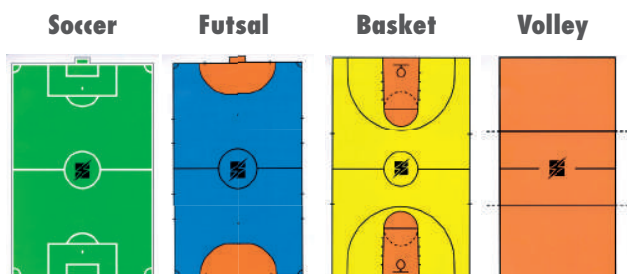

COACH BOARD

PREZZO/PRICE: **52,00 € + TAX**

MATERIALE / MATERIAL

100% Ecopelle/Eco-leather

DESCRIZIONE / DESCRIPTION

Coach Board

CONTENUTO / CONTENTS

AVAILABLE UNTIL
2025